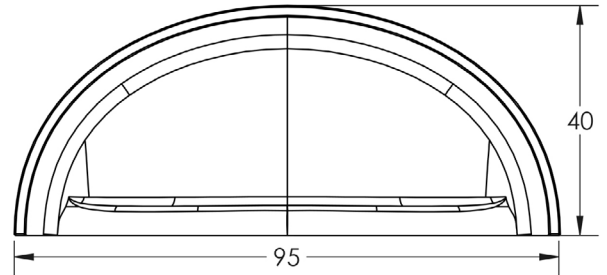

CODE

BUR423

DESCRIPTION

Cup Pull

STANDARDS

PRODUCT SPECIFICATION

- Matt lacquered solid brass
- 70mm fixing lugs

TECHNICAL DRAWING