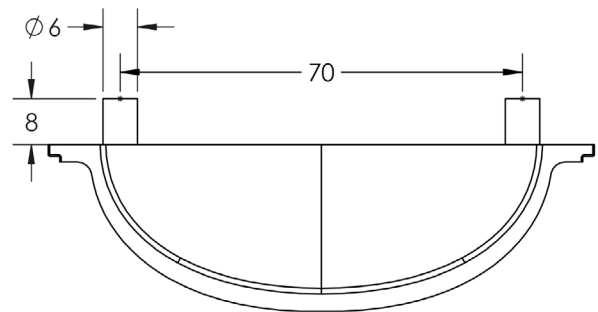

CODE

BUR423

DESCRIPTION

Cup Pull

STANDARDS

PRODUCT SPECIFICATION

- Matt lacquered solid brass
- 70mm fixing lugs

TECHNICAL DRAWING