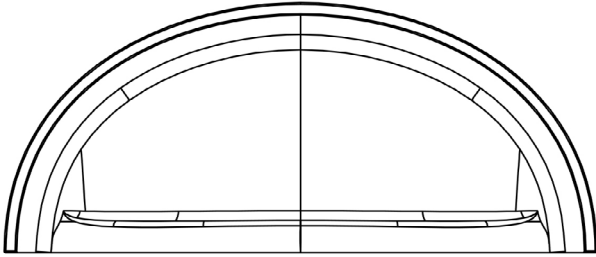

CODE

BUR423

DESCRIPTION

Cup Pull

STANDARDS

PRODUCT SPECIFICATION

- Matt lacquered solid brass
- 70mm fixing lugs

TECHNICAL DRAWING