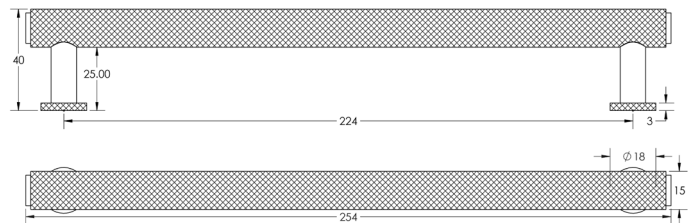

TECHNICAL DRAWING

FINISHES

- Antique Brass
- Dark Bronze
- Polished Nickel
- Satin Brass
- Satin Nickel