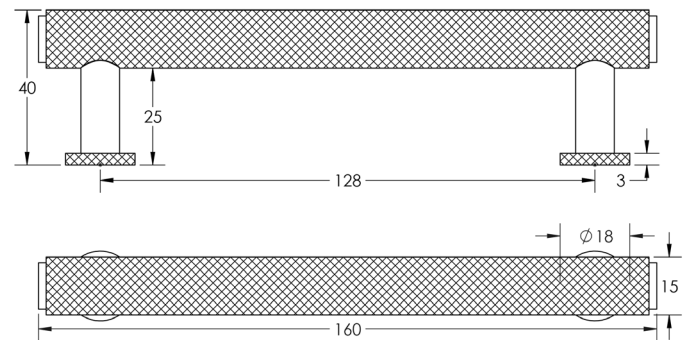

TECHNICAL DRAWING

FINISHES

- Antique Brass
- Dark Bronze
- Polished Nickel
- Satin Brass
- Satin Nickel