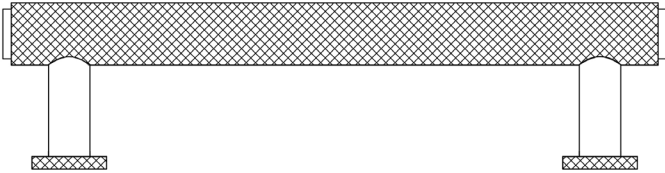

### CODE

BUR411

### DESCRIPTION

Piccadilly Cabinet Handle

### PRODUCT SPECIFICATION

- Matt lacquered solid brass
- Optional roses included
- M4 fixing
- 128mm centres