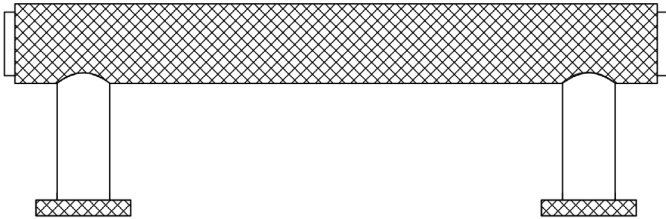

CODE

BUR410

DESCRIPTION

Piccadilly Cabinet Handle

STANDARDS

PRODUCT SPECIFICATION

- Matt lacquered solid brass
- Optional roses included
- M4 fixing
- 96mm centres

FINISHES

-  Antique Brass
-  Dark Bronze
-  Polished Nickel
-  Satin Brass
-  Satin Nickel

TECHNICAL DRAWING