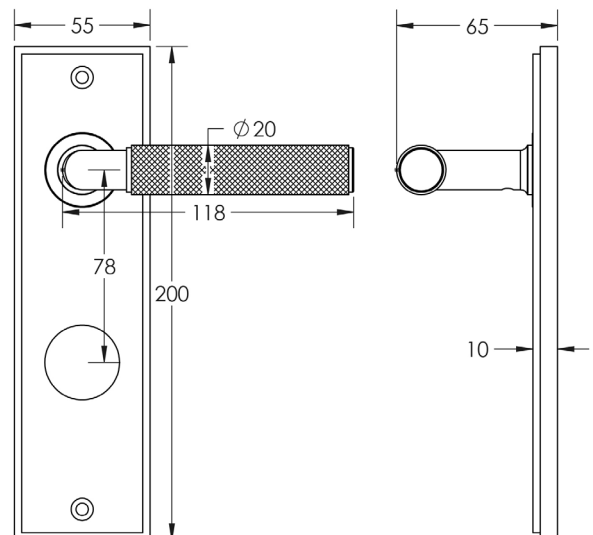

TECHNICAL DRAWING