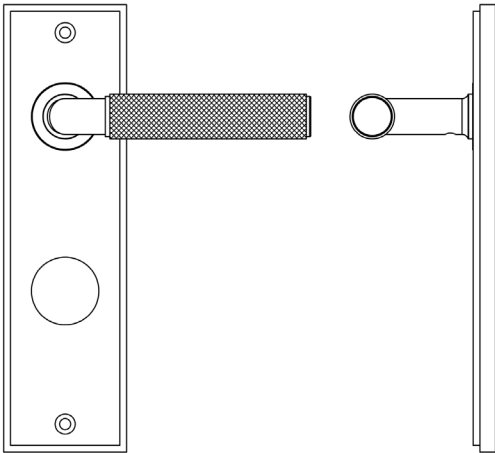

CODE

BUR40KIT91

DESCRIPTION

Lever On Plate

STANDARDS

PRODUCT SPECIFICATION

- 38mm centres
- Sprung
- Din bathroom plate
- Grade 4 corrosion
- Matt lacquered solid brass
- Back to back fixing recommended
- Suitable for doors 35-55mm

TECHNICAL DRAWING

FINISHES

- Dark Bronze