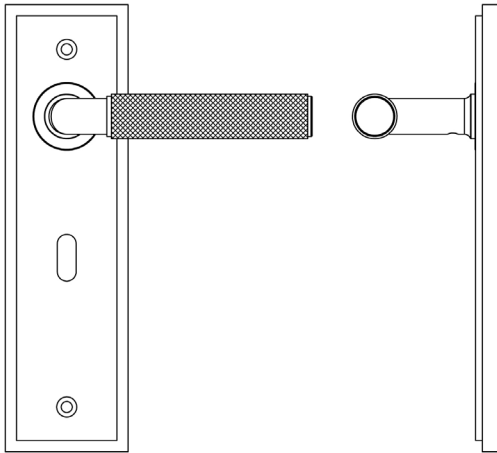

CODE

BUR40KIT9

DESCRIPTION

Lever On Plate

STANDARDS

PRODUCT SPECIFICATION

- 38mm centres
- Sprung
- Lock plate
- Grade 4 corrosion
- Matt lacquered solid brass
- Back to back fixing recommended
- Suitable for doors 35-55mm

TECHNICAL DRAWING

FINISHES

- Antique Brass