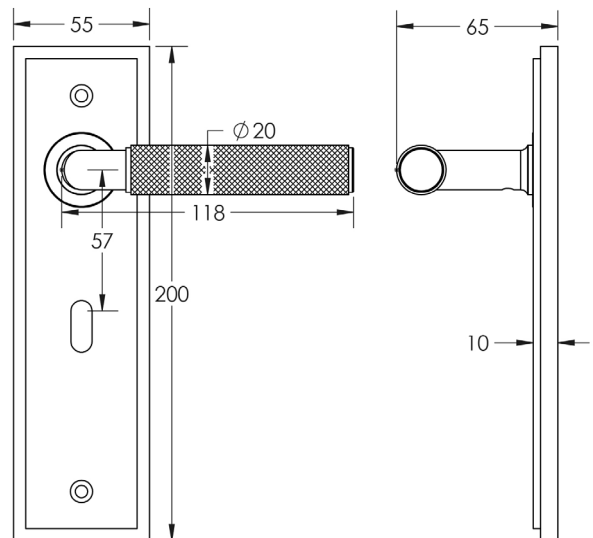

CODE

BUR40KIT9

DESCRIPTION

Lever On Plate

STANDARDS

PRODUCT SPECIFICATION

- 38mm centres
- Sprung
- Lock plate
- Grade 4 corrosion
- Matt lacquered solid brass
- Back to back fixing recommended
- Suitable for doors 35-55mm

TECHNICAL DRAWING

FINISHES

- Antique Brass