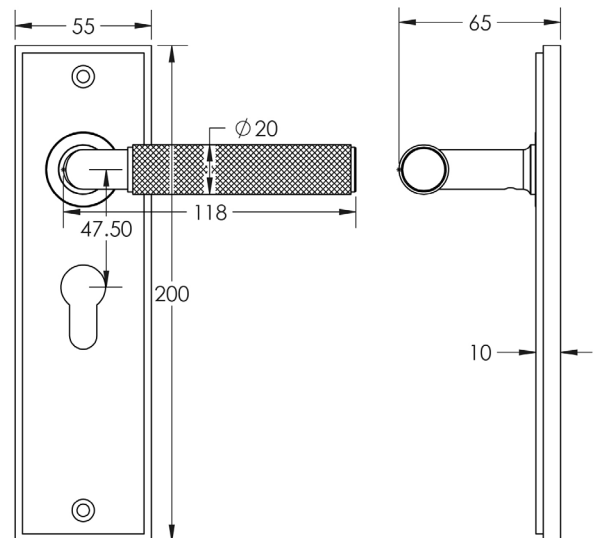

TECHNICAL DRAWING