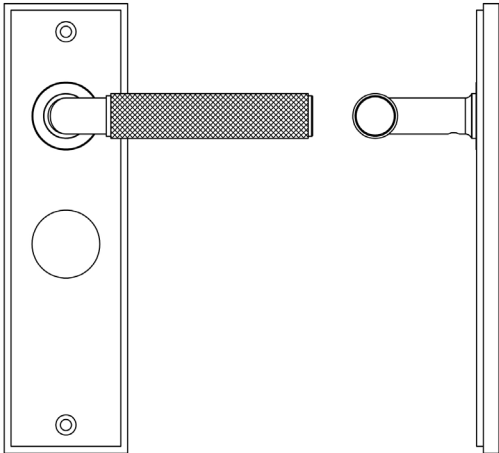

CODE

BUR40KIT88

DESCRIPTION

Lever On Plate

STANDARDS

PRODUCT SPECIFICATION

- 38mm centres
- Sprung
- Bathroom plate
- Grade 4 corrosion
- Matt lacquered solid brass
- Back to back fixing recommended
- Suitable for doors 35-55mm

TECHNICAL DRAWING

FINISHES

- Dark Bronze