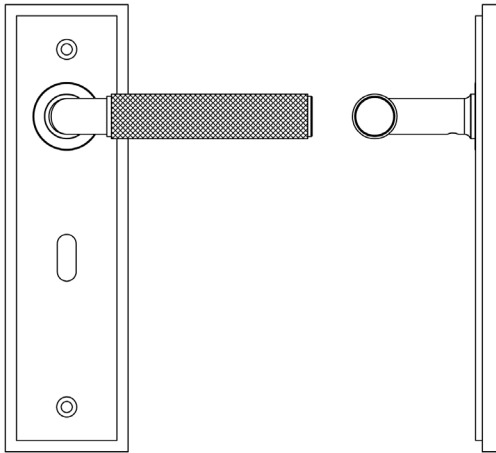

CODE

BUR40KIT87

DESCRIPTION

Lever On Plate

STANDARDS

PRODUCT SPECIFICATION

- 38mm centres
- Sprung
- Lock plate
- Grade 4 corrosion
- Matt lacquered solid brass
- Back to back fixing recommended
- Suitable for doors 35-55mm

TECHNICAL DRAWING

FINISHES

- Dark Bronze