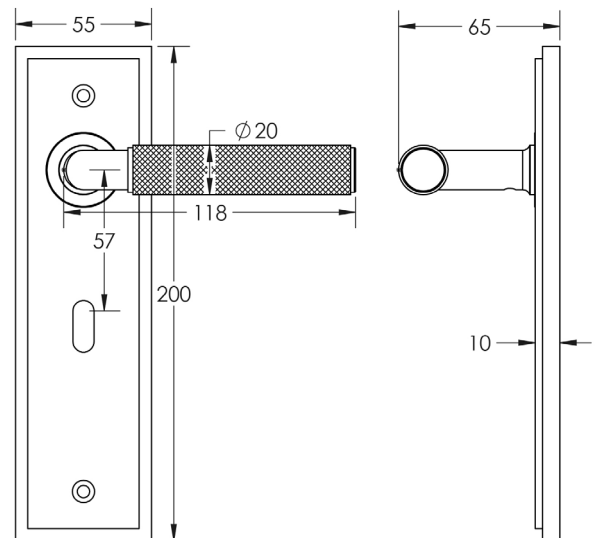

TECHNICAL DRAWING