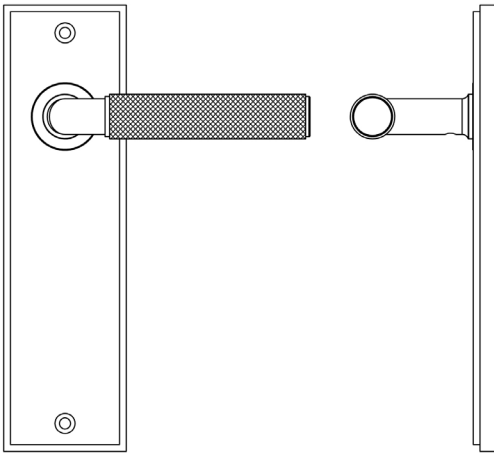

### CODE

**BUR40KIT86**

### DESCRIPTION

**Lever On Plate**

### PRODUCT SPECIFICATION

- 38mm centres
- Sprung
- Latch plate
- Grade 4 corrosion
- Matt lacquered solid brass
- Back to back fixing recommended
- Suitable for doors 35-55mm