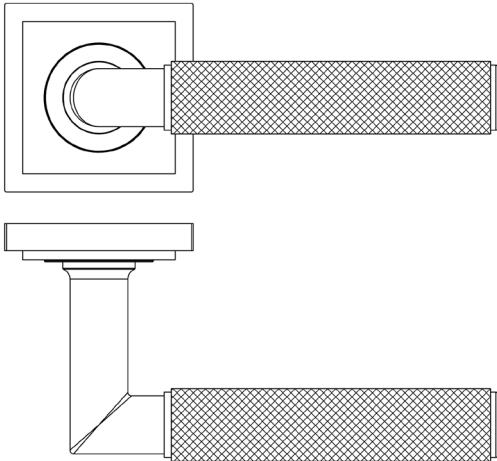

CODE

BUR40KIT85

DESCRIPTION

Lever On Rose

STANDARDS

PRODUCT SPECIFICATION

- 38mm centres
- Sprung
- Square stepped rose
- Grade 4 corrosion
- Matt lacquered solid brass
- Back to back fixing recommended
- Suitable for doors 35-55mm

TECHNICAL DRAWING

FINISHES

- Dark Bronze