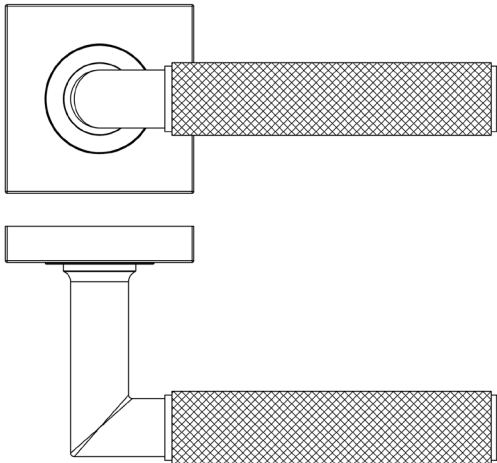

CODE

BUR40KIT84

DESCRIPTION

Lever On Rose

STANDARDS

PRODUCT SPECIFICATION

- 38mm centres
- Sprung
- Square plain rose
- Grade 4 corrosion
- Matt lacquered solid brass
- Back to back fixing recommended
- Suitable for doors 35-55mm

TECHNICAL DRAWING

FINISHES

- Dark Bronze