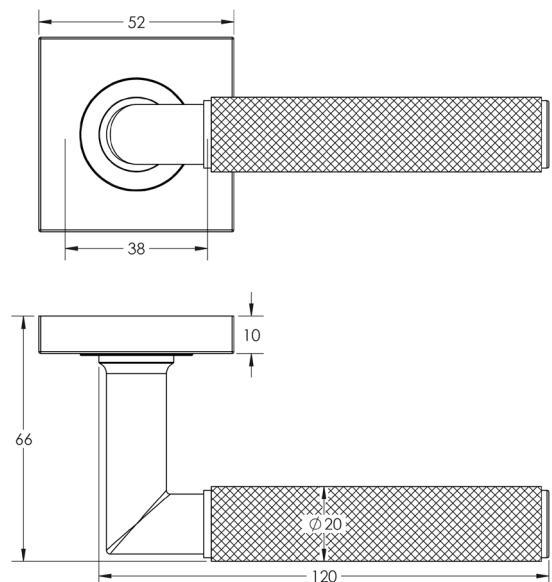

TECHNICAL DRAWING