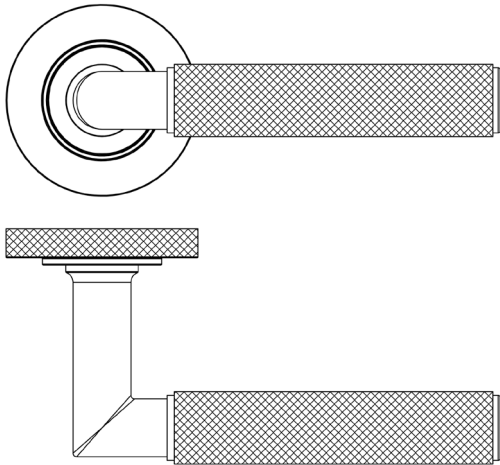

### CODE

**BUR40KIT83**

### DESCRIPTION

**Lever On Rose**

### PRODUCT SPECIFICATION

- 38mm centres
- Sprung
- Knurled rose
- Grade 4 corrosion
- Matt lacquered solid brass
- Back to back fixing recommended
- Suitable for doors 35-55mm