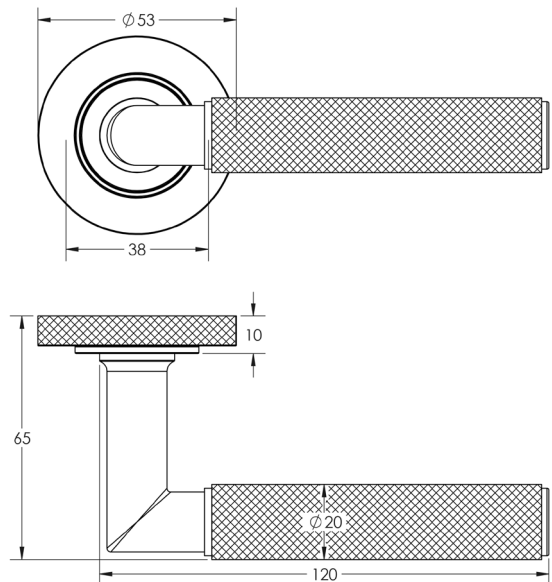

TECHNICAL DRAWING