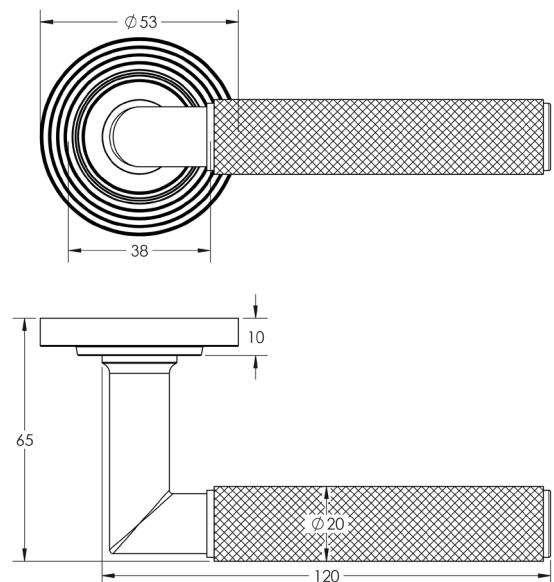

TECHNICAL DRAWING