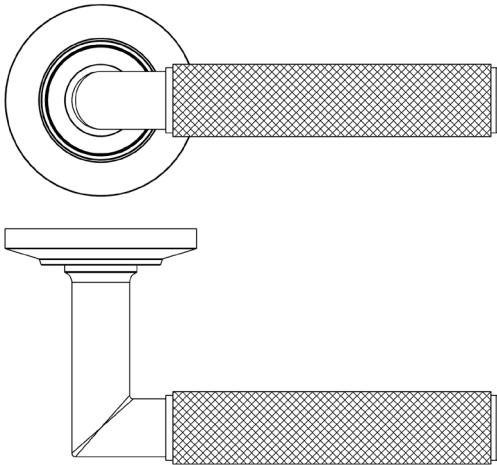

CODE

BUR40KIT80

DESCRIPTION

Lever On Rose

STANDARDS

PRODUCT SPECIFICATION

- 38mm centres
- Sprung
- Chamfered rose
- Grade 4 corrosion
- Matt lacquered solid brass
- Back to back fixing recommended
- Suitable for doors 35-55mm

TECHNICAL DRAWING

FINISHES

- Dark Bronze