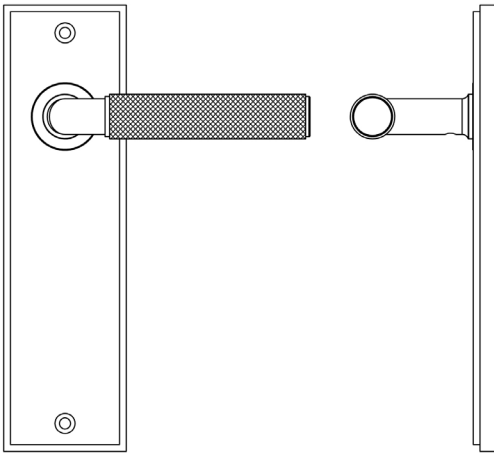

CODE

BUR40KIT8

DESCRIPTION

Lever On Plate

STANDARDS

PRODUCT SPECIFICATION

- 38mm centres
- Sprung
- Latch plate
- Grade 4 corrosion
- Matt lacquered solid brass
- Back to back fixing recommended
- Suitable for doors 35-55mm

TECHNICAL DRAWING

FINISHES

- Antique Brass