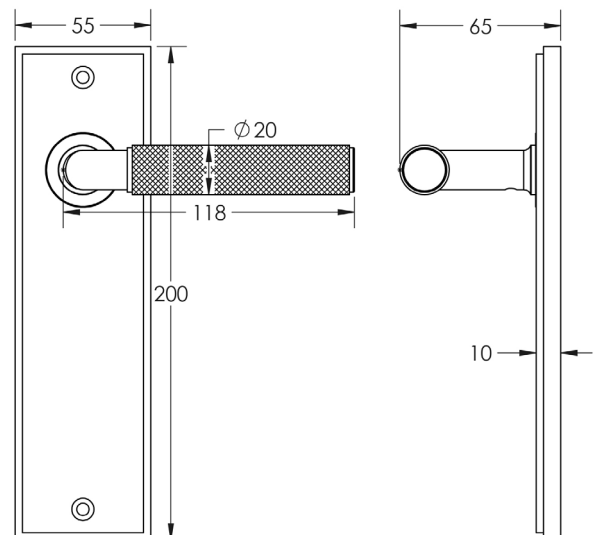

CODE

BUR40KIT8

DESCRIPTION

Lever On Plate

STANDARDS

PRODUCT SPECIFICATION

- 38mm centres
- Sprung
- Latch plate
- Grade 4 corrosion
- Matt lacquered solid brass
- Back to back fixing recommended
- Suitable for doors 35-55mm

TECHNICAL DRAWING

FINISHES

- Antique Brass