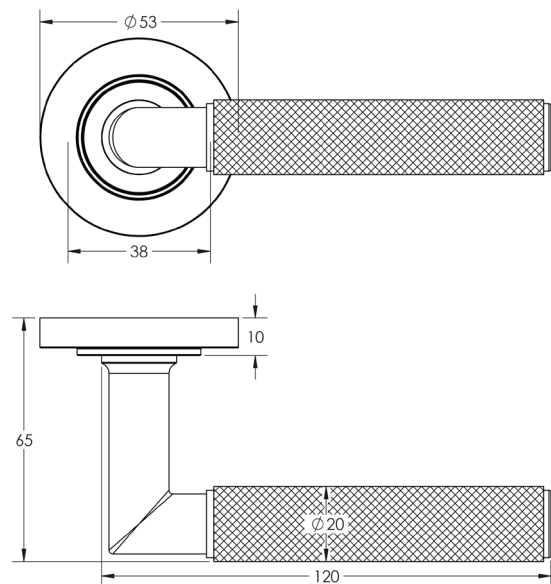

TECHNICAL DRAWING