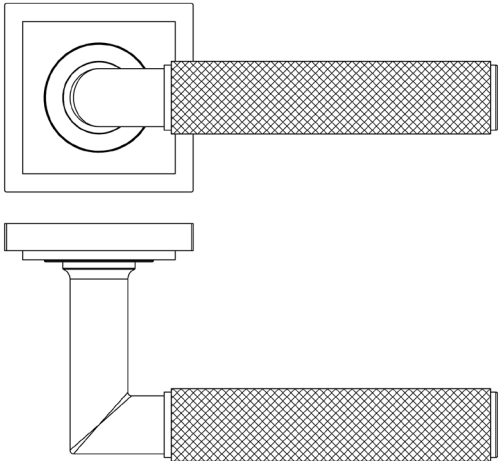

CODE

BUR40KIT7

DESCRIPTION

Lever On Rose

STANDARDS

PRODUCT SPECIFICATION

- 38mm centres
- Sprung
- Square stepped rose
- Grade 4 corrosion
- Matt lacquered solid brass
- Back to back fixing recommended
- Suitable for doors 35-55mm

TECHNICAL DRAWING

FINISHES

- Antique Brass