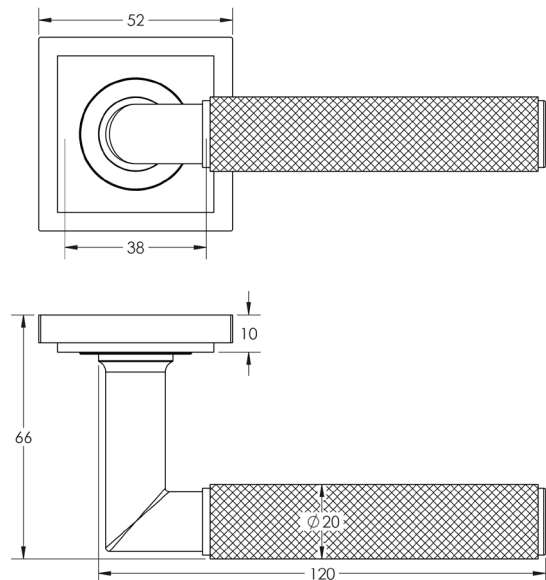

CODE

BUR40KIT7

DESCRIPTION

Lever On Rose

STANDARDS

PRODUCT SPECIFICATION

- 38mm centres
- Sprung
- Square stepped rose
- Grade 4 corrosion
- Matt lacquered solid brass
- Back to back fixing recommended
- Suitable for doors 35-55mm

TECHNICAL DRAWING

FINISHES

- Antique Brass