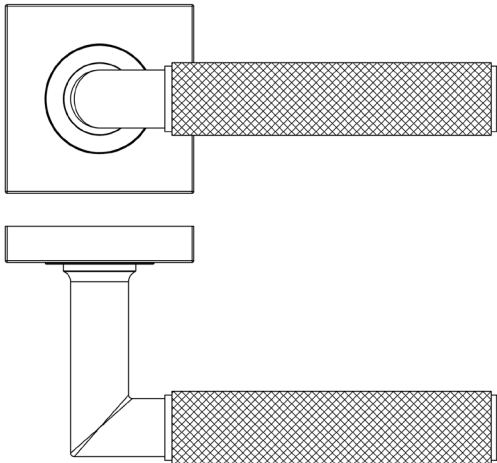

CODE

BUR40KIT6

DESCRIPTION

Lever On Rose

STANDARDS

PRODUCT SPECIFICATION

- 38mm centres
- Sprung
- Square plain rose
- Grade 4 corrosion
- Matt lacquered solid brass
- Back to back fixing recommended
- Suitable for doors 35-55mm

TECHNICAL DRAWING

FINISHES

- Antique Brass