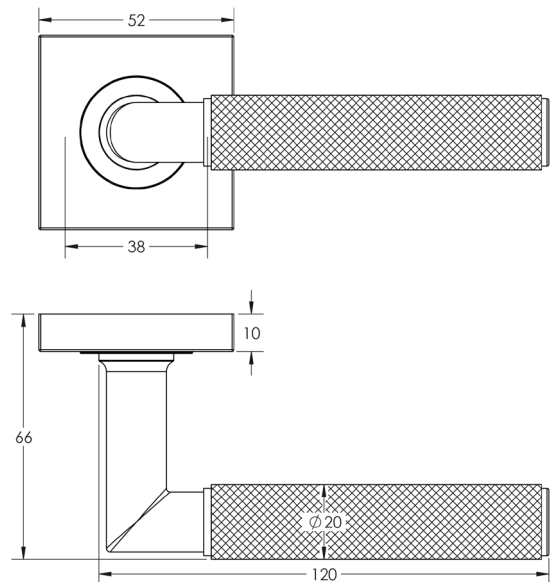

CODE

BUR40KIT6

DESCRIPTION

Lever On Rose

STANDARDS

PRODUCT SPECIFICATION

- 38mm centres
- Sprung
- Square plain rose
- Grade 4 corrosion
- Matt lacquered solid brass
- Back to back fixing recommended
- Suitable for doors 35-55mm

TECHNICAL DRAWING

FINISHES

- Antique Brass