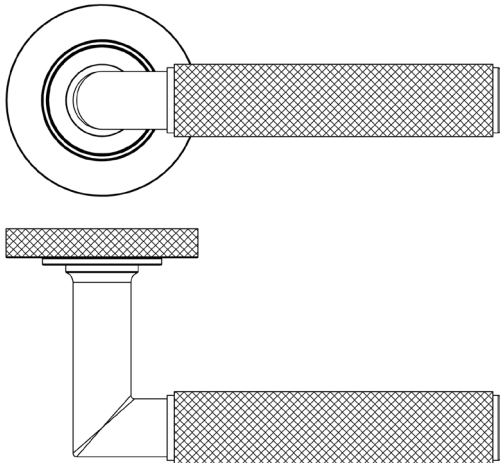

CODE

BUR40KIT5

DESCRIPTION

Lever On Rose

STANDARDS

PRODUCT SPECIFICATION

- 38mm centres
- Sprung
- Knurled rose
- Grade 4 corrosion
- Matt lacquered solid brass
- Back to back fixing recommended
- Suitable for doors 35-55mm

TECHNICAL DRAWING

FINISHES

- Antique Brass