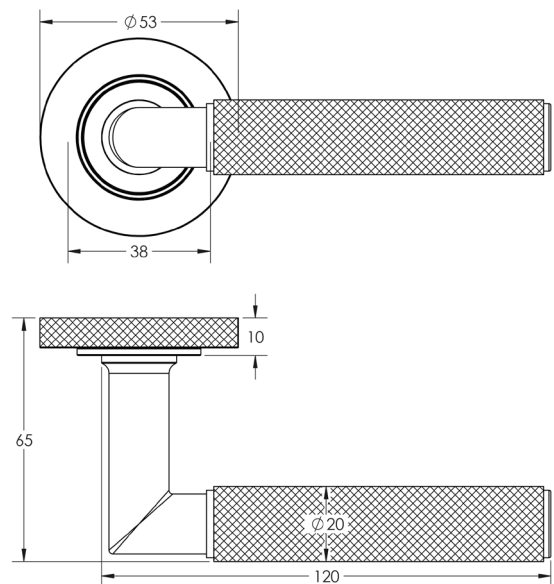

CODE

BUR40KIT5

DESCRIPTION

Lever On Rose

STANDARDS

PRODUCT SPECIFICATION

- 38mm centres
- Sprung
- Knurled rose
- Grade 4 corrosion
- Matt lacquered solid brass
- Back to back fixing recommended
- Suitable for doors 35-55mm

TECHNICAL DRAWING

FINISHES

- Antique Brass