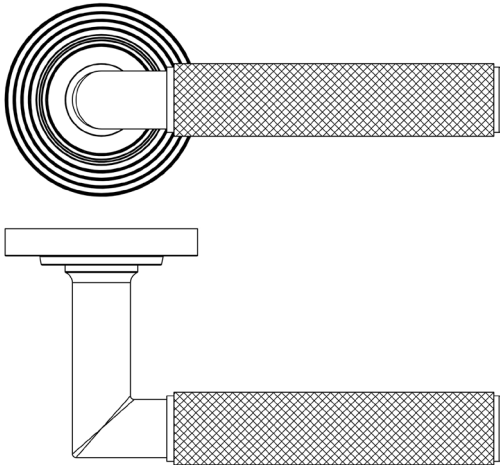

### CODE

**BUR40KIT4**

### DESCRIPTION

**Lever On Rose**

### PRODUCT SPECIFICATION

- 38mm centres
- Sprung
- Reeded rose
- Grade 4 corrosion
- Matt lacquered solid brass
- Back to back fixing recommended
- Suitable for doors 35-55mm