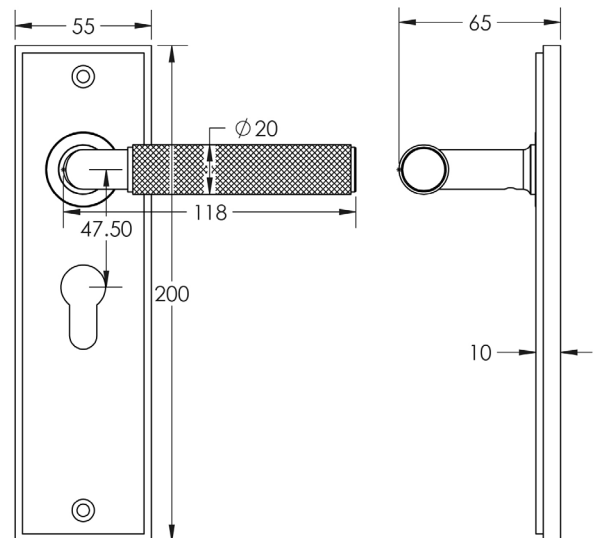

CODE

BUR40KIT336

DESCRIPTION

Lever On Plate

STANDARDS

PRODUCT SPECIFICATION

- 38mm centres
- Sprung
- Euro lock plate
- Grade 4 corrosion
- Matt lacquered solid brass
- Back to back fixing recommended
- Suitable for doors 35-55mm

TECHNICAL DRAWING

FINISHES

- Matt Black