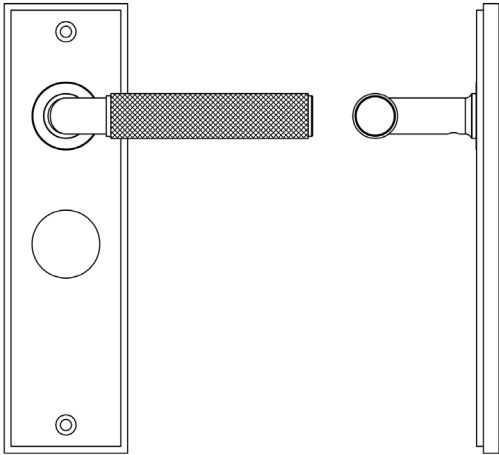

### CODE

**BUR40KIT335**

### DESCRIPTION

**Lever On Plate**

### PRODUCT SPECIFICATION

- 38mm centres
- Sprung
- Bathroom plate
- Grade 4 corrosion
- Matt lacquered solid brass
- Back to back fixing recommended
- Suitable for doors 35-55mm