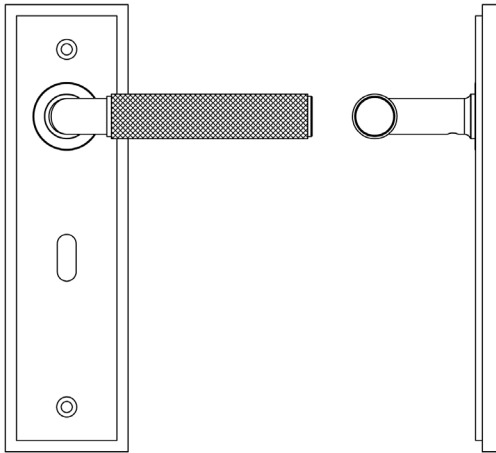

### CODE

**BUR40KIT334**

### DESCRIPTION

**Lever On Plate**

### PRODUCT SPECIFICATION

- 38mm centres
- Sprung
- Lock plate
- Grade 4 corrosion
- Matt lacquered solid brass
- Back to back fixing recommended
- Suitable for doors 35-55mm