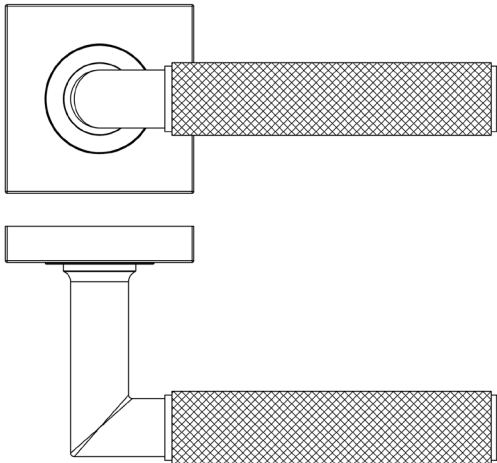

### CODE

**BUR40KIT331**

### DESCRIPTION

**Lever On Rose**

### PRODUCT SPECIFICATION

- 38mm centres
- Sprung
- Square plain rose
- Grade 4 corrosion
- Matt lacquered solid brass
- Back to back fixing recommended
- Suitable for doors 35-55mm