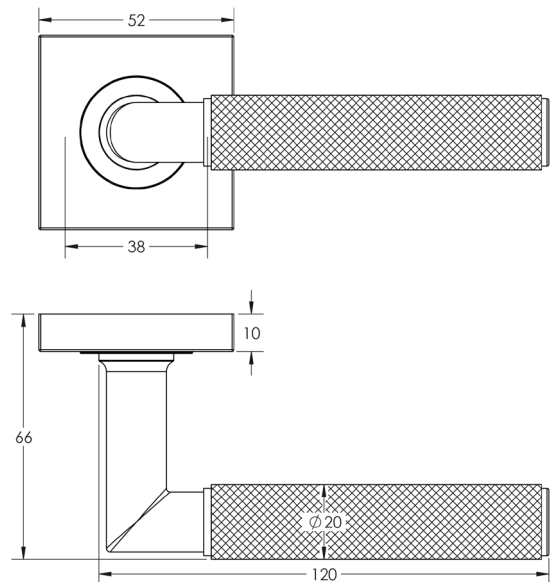

TECHNICAL DRAWING