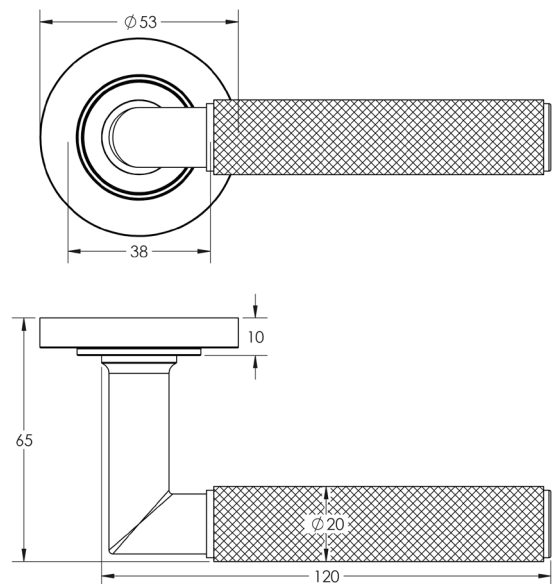

TECHNICAL DRAWING