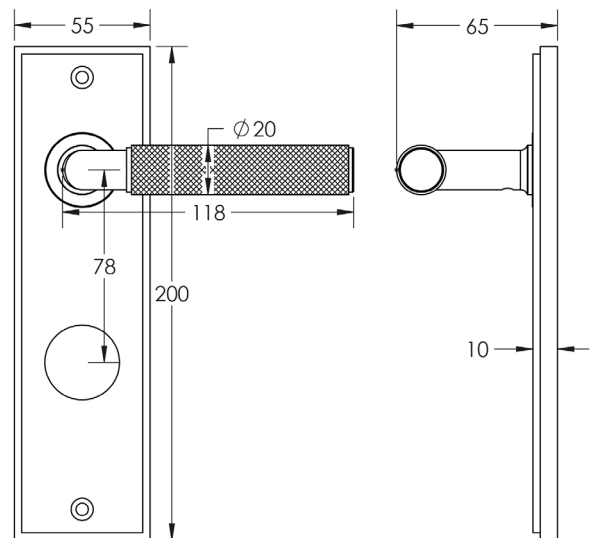

CODE

BUR40KIT325

DESCRIPTION

Lever On Plate

STANDARDS

PRODUCT SPECIFICATION

- 38mm centres
- Sprung
- Din bathroom plate
- Grade 4 corrosion
- Matt lacquered solid brass
- Back to back fixing recommended
- Suitable for doors 35-55mm

TECHNICAL DRAWING

FINISHES

- Satin Nickel