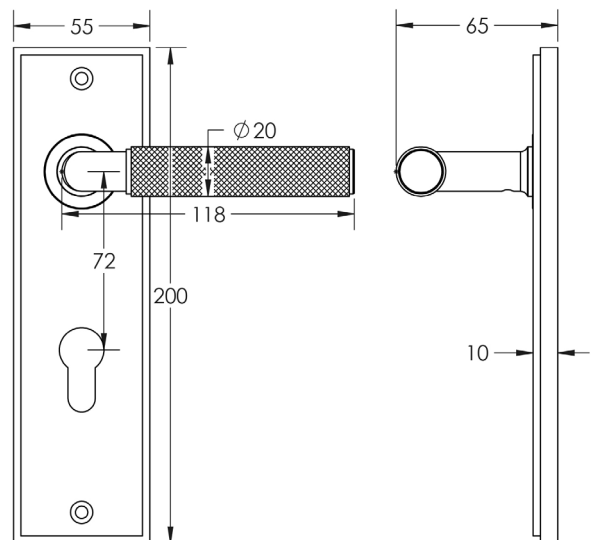

TECHNICAL DRAWING