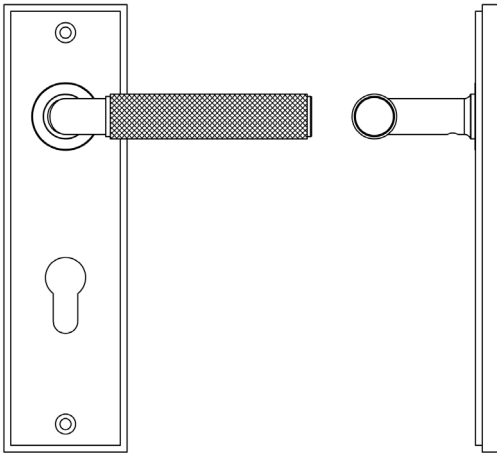

### CODE

**BUR40KIT324**

### DESCRIPTION

**Lever On Plate**

### PRODUCT SPECIFICATION

- 38mm centres
- Sprung
- Din euro lock plate
- Grade 4 corrosion
- Matt lacquered solid brass
- Back to back fixing recommended
- Suitable for doors 35-55mm