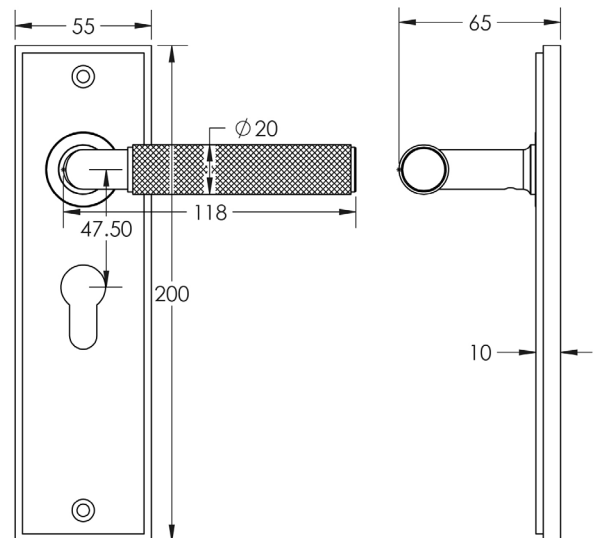

CODE

BUR40KIT323

DESCRIPTION

Lever On Plate

STANDARDS

PRODUCT SPECIFICATION

- 38mm centres
- Sprung
- Euro lock plate
- Grade 4 corrosion
- Matt lacquered solid brass
- Back to back fixing recommended
- Suitable for doors 35-55mm

TECHNICAL DRAWING

FINISHES

- Satin Nickel