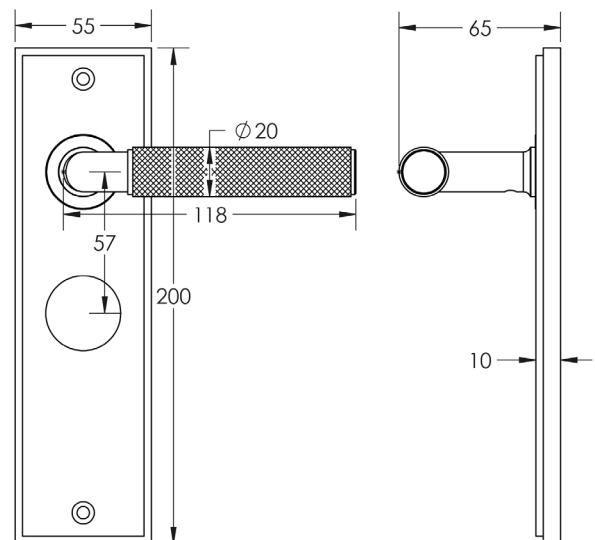

CODE

BUR40KIT322

DESCRIPTION

Lever On Plate

STANDARDS

PRODUCT SPECIFICATION

- 38mm centres
- Sprung
- Bathroom plate
- Grade 4 corrosion
- Matt lacquered solid brass
- Back to back fixing recommended
- Suitable for doors 35-55mm

TECHNICAL DRAWING

FINISHES

- Satin Nickel