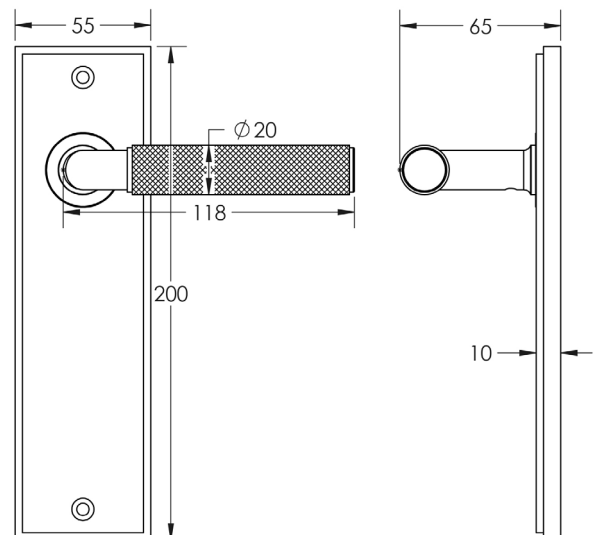

CODE

BUR40KIT320

DESCRIPTION

Lever On Plate

STANDARDS

PRODUCT SPECIFICATION

- 38mm centres
- Sprung
- Latch plate
- Grade 4 corrosion
- Matt lacquered solid brass
- Back to back fixing recommended
- Suitable for doors 35-55mm

TECHNICAL DRAWING

FINISHES

- Satin Nickel