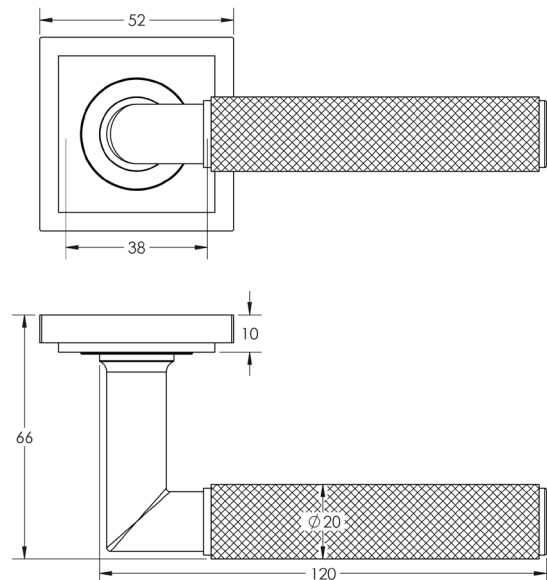

TECHNICAL DRAWING