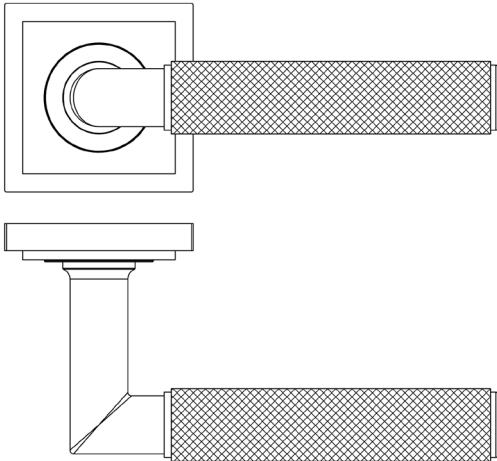

### CODE

**BUR40KIT319**

### DESCRIPTION

**Lever On Rose**

### PRODUCT SPECIFICATION

- 38mm centres
- Sprung
- Square stepped rose
- Grade 4 corrosion
- Matt lacquered solid brass
- Back to back fixing recommended
- Suitable for doors 35-55mm