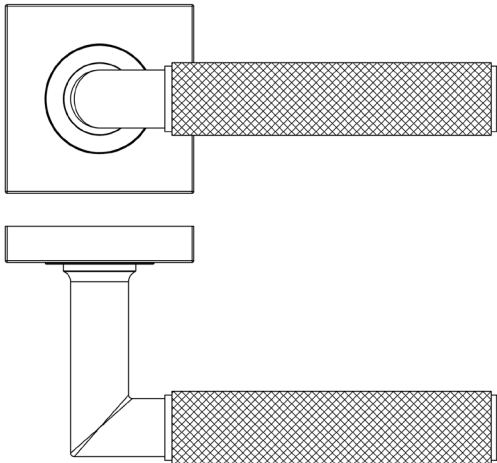

### CODE

**BUR40KIT318**

### DESCRIPTION

**Lever On Rose**

### PRODUCT SPECIFICATION

- 38mm centres
- Sprung
- Square plain rose
- Grade 4 corrosion
- Matt lacquered solid brass
- Back to back fixing recommended
- Suitable for doors 35-55mm