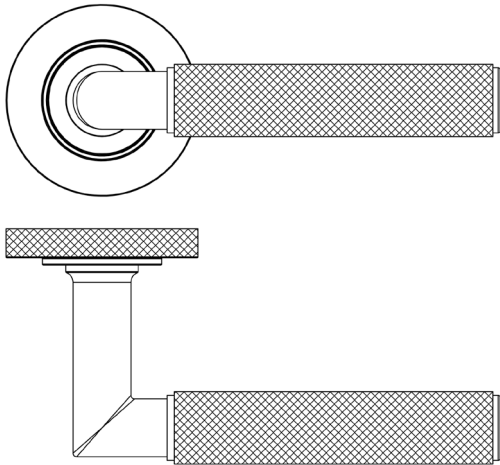

CODE

BUR40KIT317

DESCRIPTION

Lever On Rose

STANDARDS

PRODUCT SPECIFICATION

- 38mm centres
- Sprung
- Knurled rose
- Grade 4 corrosion
- Matt lacquered solid brass
- Back to back fixing recommended
- Suitable for doors 35-55mm

TECHNICAL DRAWING

FINISHES

- Satin Nickel