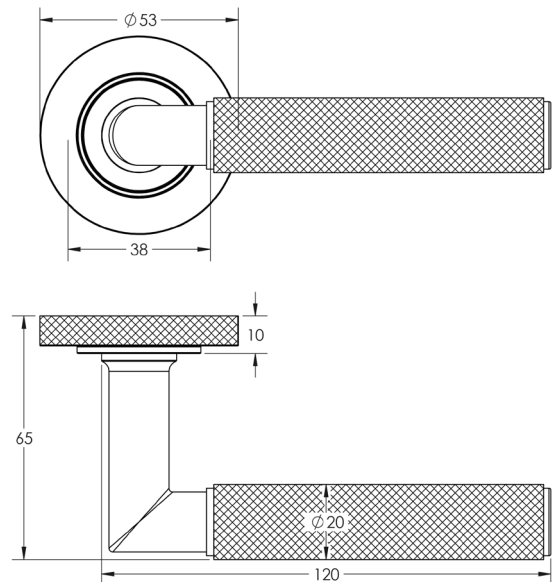

CODE

BUR40KIT317

DESCRIPTION

Lever On Rose

STANDARDS

PRODUCT SPECIFICATION

- 38mm centres
- Sprung
- Knurled rose
- Grade 4 corrosion
- Matt lacquered solid brass
- Back to back fixing recommended
- Suitable for doors 35-55mm

TECHNICAL DRAWING

FINISHES

- Satin Nickel