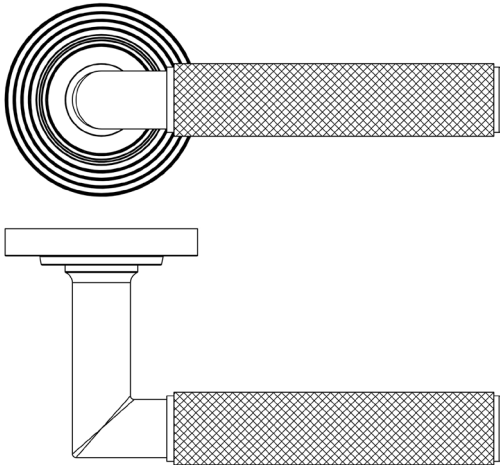

CODE

BUR40KIT316

DESCRIPTION

Lever On Rose

STANDARDS

PRODUCT SPECIFICATION

- 38mm centres
- Sprung
- Reeded rose
- Grade 4 corrosion
- Matt lacquered solid brass
- Back to back fixing recommended
- Suitable for doors 35-55mm

TECHNICAL DRAWING

FINISHES

- Satin Nickel