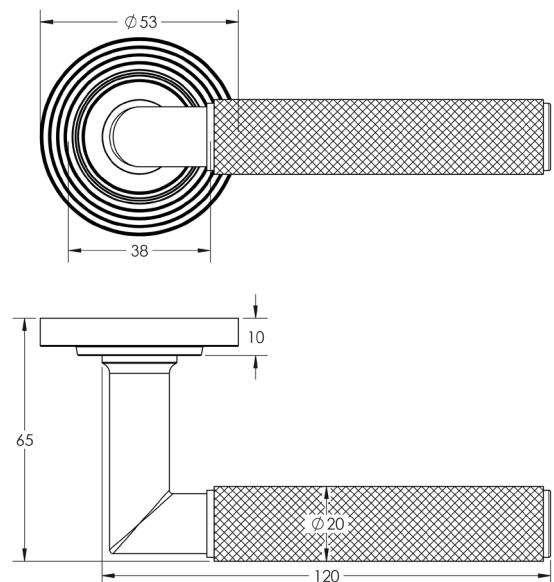

CODE

BUR40KIT316

DESCRIPTION

Lever On Rose

STANDARDS

PRODUCT SPECIFICATION

- 38mm centres
- Sprung
- Reeded rose
- Grade 4 corrosion
- Matt lacquered solid brass
- Back to back fixing recommended
- Suitable for doors 35-55mm

TECHNICAL DRAWING

FINISHES

- Satin Nickel