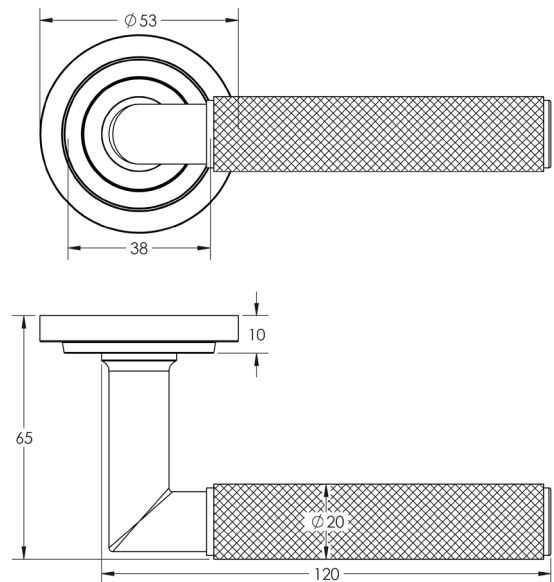

CODE

BUR40KIT315

DESCRIPTION

Lever On Rose

STANDARDS

PRODUCT SPECIFICATION

- 38mm centres
- Sprung
- Stepped rose
- Grade 4 corrosion
- Matt lacquered solid brass
- Back to back fixing recommended
- Suitable for doors 35-55mm

TECHNICAL DRAWING

FINISHES

- Satin Nickel