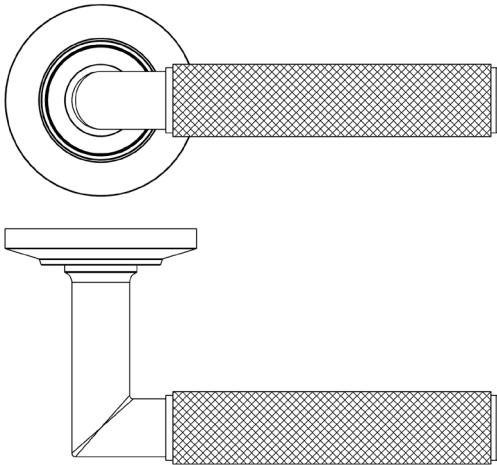

### CODE

**BUR40KIT314**

### DESCRIPTION

**Lever On Rose**

### PRODUCT SPECIFICATION

- 38mm centres
- Sprung
- Chamfered rose
- Grade 4 corrosion
- Matt lacquered solid brass
- Back to back fixing recommended
- Suitable for doors 35-55mm