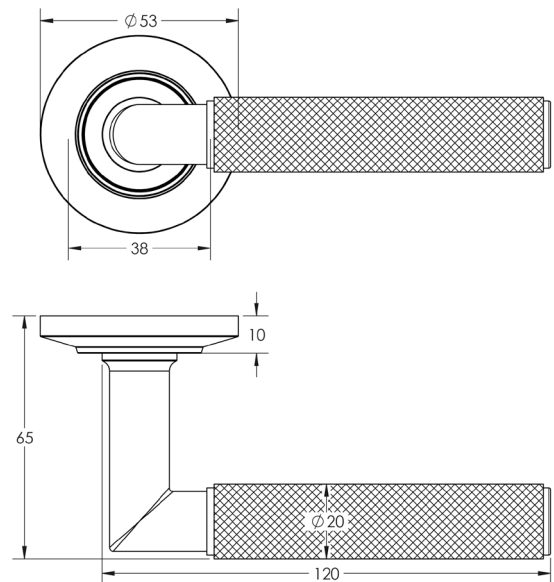

TECHNICAL DRAWING