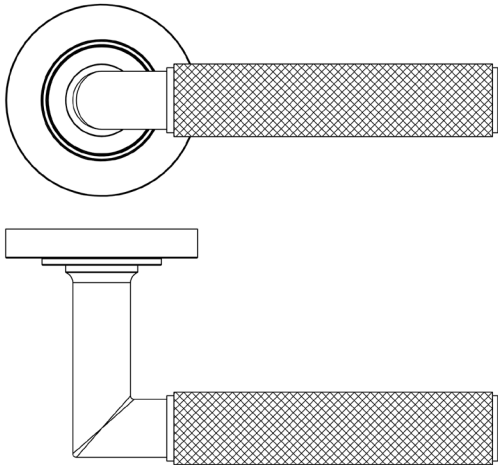

CODE

BUR40KIT313

DESCRIPTION

Lever On Rose

STANDARDS

PRODUCT SPECIFICATION

- 38mm centres
- Sprung
- Plain rose
- Grade 4 corrosion
- Matt lacquered solid brass
- Back to back fixing recommended
- Suitable for doors 35-55mm

TECHNICAL DRAWING

FINISHES

- Satin Nickel