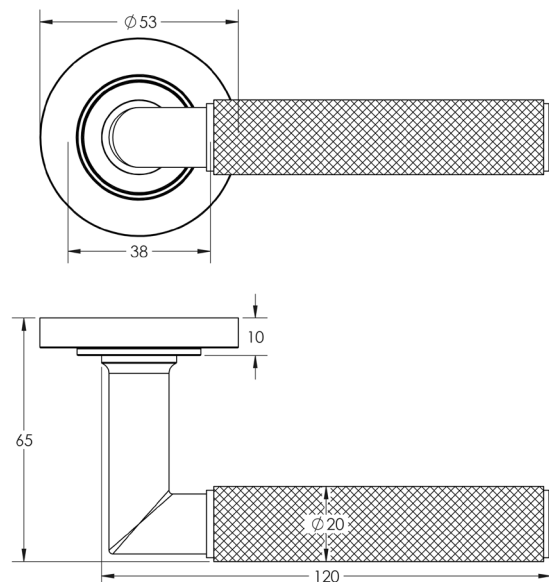

CODE

BUR40KIT313

DESCRIPTION

Lever On Rose

STANDARDS

PRODUCT SPECIFICATION

- 38mm centres
- Sprung
- Plain rose
- Grade 4 corrosion
- Matt lacquered solid brass
- Back to back fixing recommended
- Suitable for doors 35-55mm

TECHNICAL DRAWING

FINISHES

- Satin Nickel