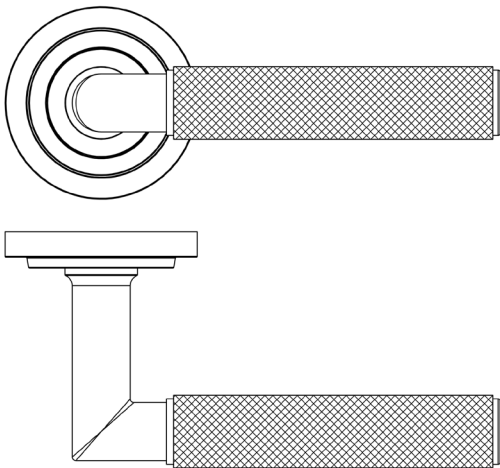

CODE

**BU40KIT3**

DESCRIPTION

**Lever On Rose**

STANDARDS

### PRODUCT SPECIFICATION

- 38mm centres
- Sprung
- Stepped rose
- Grade 4 corrosion
- Matt lacquered solid brass
- Back to back fixing recommended
- Suitable for doors 35-55mm