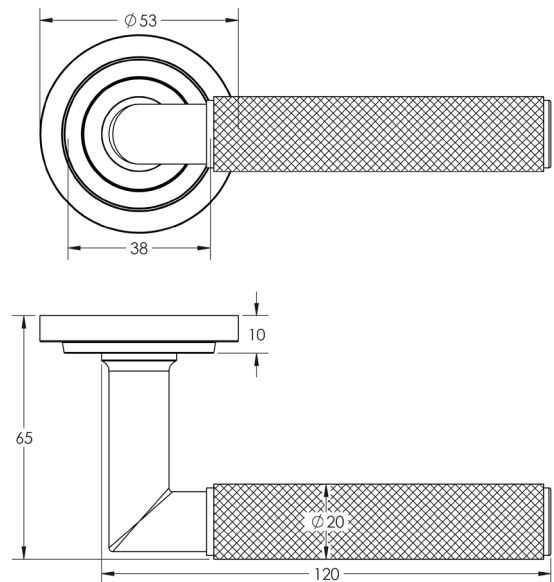

TECHNICAL DRAWING