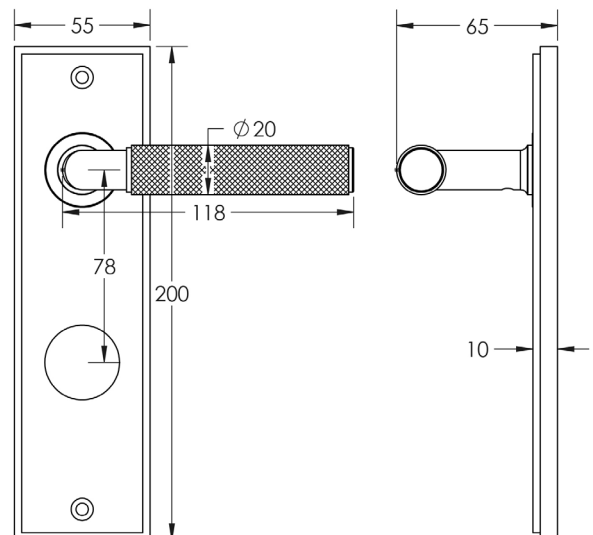

CODE

BUR40KIT247

DESCRIPTION

Lever On Plate

STANDARDS

PRODUCT SPECIFICATION

- 38mm centres
- Sprung
- Din bathroom plate
- Grade 4 corrosion
- Matt lacquered solid brass
- Back to back fixing recommended
- Suitable for doors 35-55mm

TECHNICAL DRAWING

FINISHES

- Satin Brass