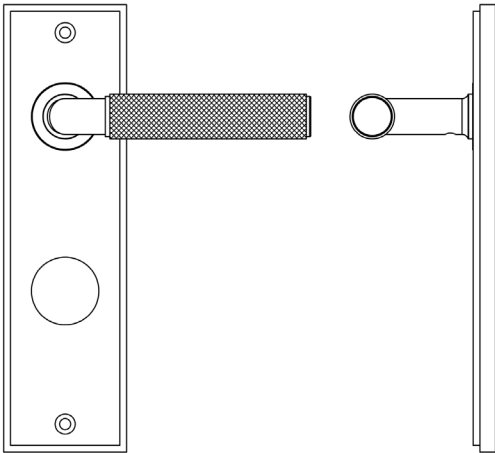

CODE

BUR40KIT247

DESCRIPTION

Lever On Plate

STANDARDS

PRODUCT SPECIFICATION

- 38mm centres
- Sprung
- Din bathroom plate
- Grade 4 corrosion
- Matt lacquered solid brass
- Back to back fixing recommended
- Suitable for doors 35-55mm

TECHNICAL DRAWING

FINISHES

- Satin Brass