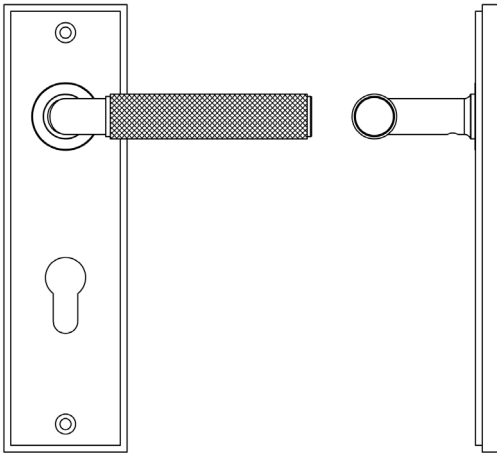

CODE

BUR40KIT246

DESCRIPTION

Lever On Plate

STANDARDS

PRODUCT SPECIFICATION

- 38mm centres
- Sprung
- Din euro lock plate
- Grade 4 corrosion
- Matt lacquered solid brass
- Back to back fixing recommended
- Suitable for doors 35-55mm

TECHNICAL DRAWING

FINISHES

- Satin Brass