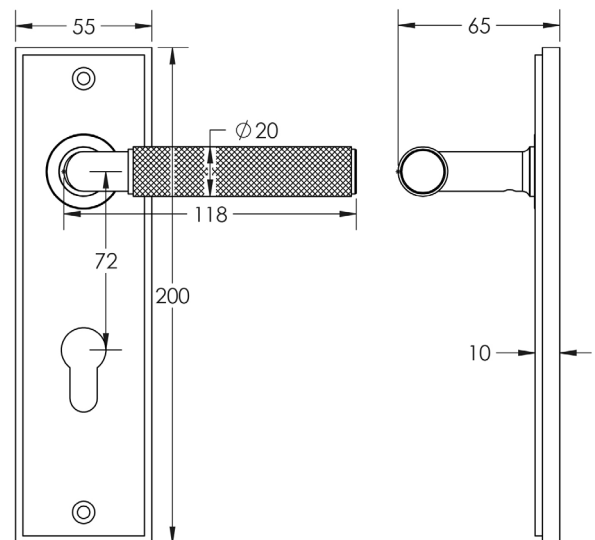

CODE

BUR40KIT246

DESCRIPTION

Lever On Plate

STANDARDS

PRODUCT SPECIFICATION

- 38mm centres
- Sprung
- Din euro lock plate
- Grade 4 corrosion
- Matt lacquered solid brass
- Back to back fixing recommended
- Suitable for doors 35-55mm

TECHNICAL DRAWING

FINISHES

- Satin Brass