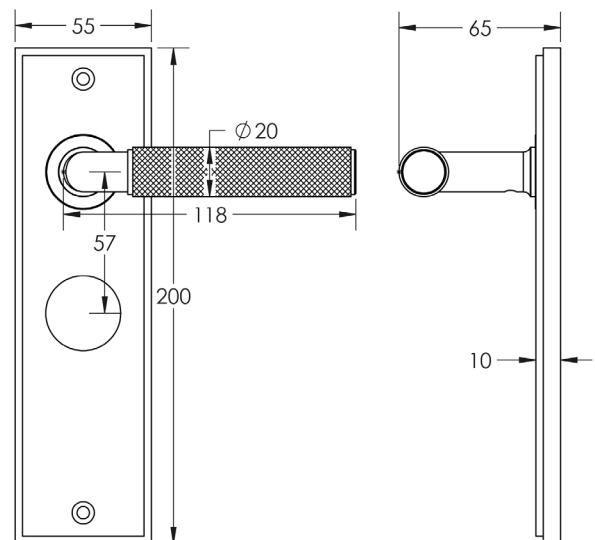

TECHNICAL DRAWING