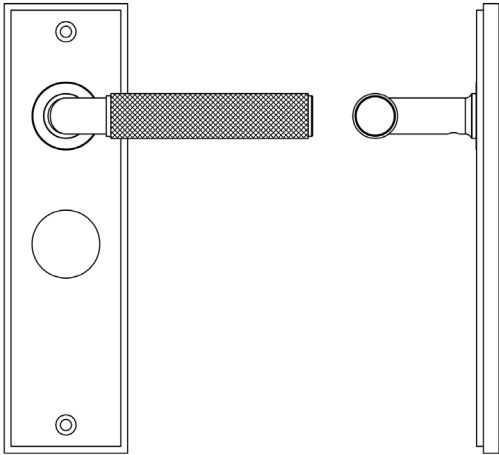

### CODE

**BUR40KIT244**

### DESCRIPTION

**Lever On Plate**

### PRODUCT SPECIFICATION

- 38mm centres
- Sprung
- Bathroom plate
- Grade 4 corrosion
- Matt lacquered solid brass
- Back to back fixing recommended
- Suitable for doors 35-55mm