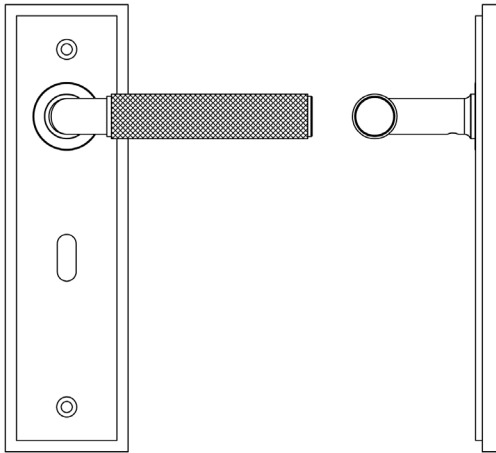

CODE

BUR40KIT243

DESCRIPTION

Lever On Plate

STANDARDS

PRODUCT SPECIFICATION

- 38mm centres
- Sprung
- Lock plate
- Grade 4 corrosion
- Matt lacquered solid brass
- Back to back fixing recommended
- Suitable for doors 35-55mm

TECHNICAL DRAWING

FINISHES

- Satin Brass