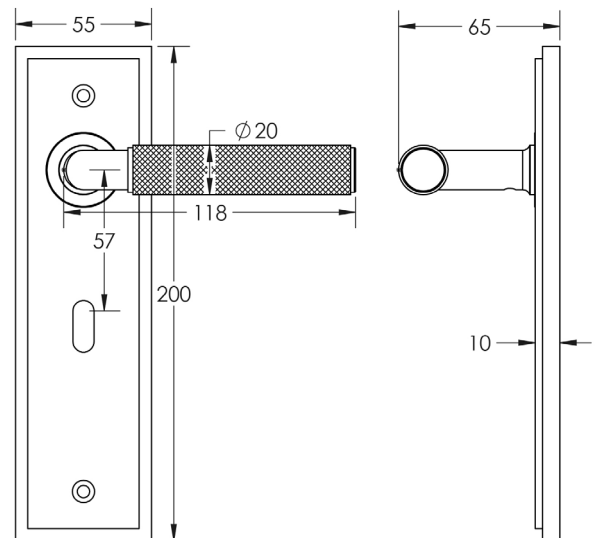

CODE

BUR40KIT243

DESCRIPTION

Lever On Plate

STANDARDS

PRODUCT SPECIFICATION

- 38mm centres
- Sprung
- Lock plate
- Grade 4 corrosion
- Matt lacquered solid brass
- Back to back fixing recommended
- Suitable for doors 35-55mm

TECHNICAL DRAWING

FINISHES

- Satin Brass