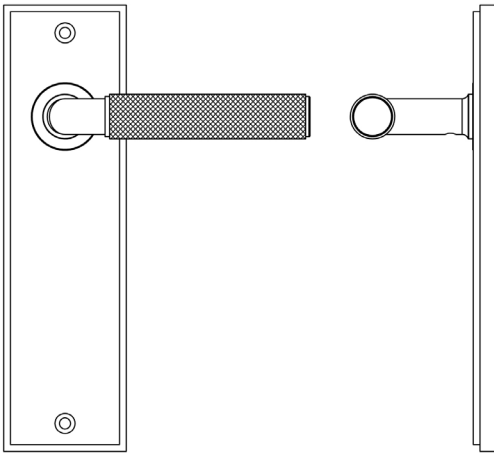

### CODE

**BUR40KIT242**

### DESCRIPTION

**Lever On Plate**

### PRODUCT SPECIFICATION

- 38mm centres
- Sprung
- Latch plate
- Grade 4 corrosion
- Matt lacquered solid brass
- Back to back fixing recommended
- Suitable for doors 35-55mm