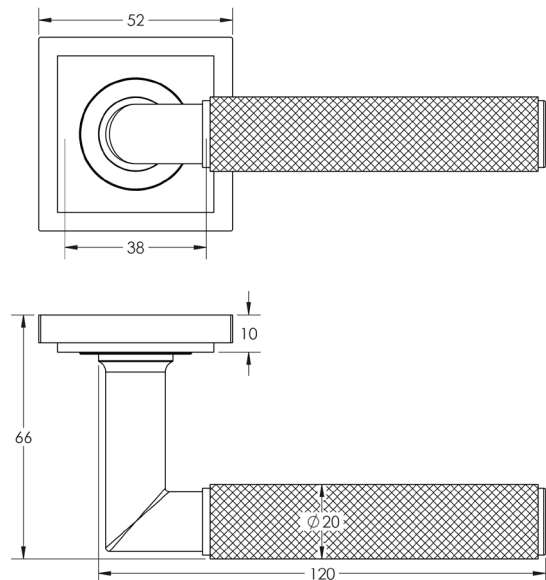

CODE

BUR40KIT241

DESCRIPTION

Lever On Rose

STANDARDS

PRODUCT SPECIFICATION

- 38mm centres
- Sprung
- Square stepped rose
- Grade 4 corrosion
- Matt lacquered solid brass
- Back to back fixing recommended
- Suitable for doors 35-55mm

TECHNICAL DRAWING

FINISHES

- Satin Brass