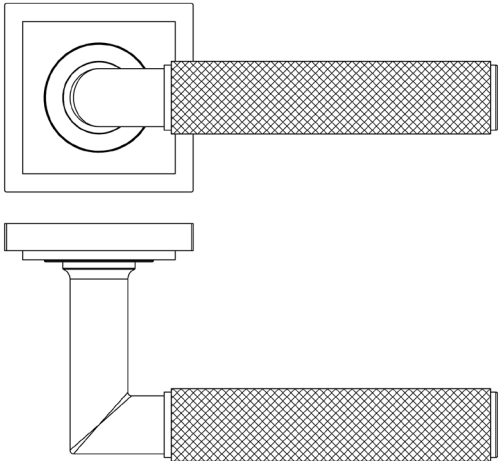

CODE

BUR40KIT241

DESCRIPTION

Lever On Rose

STANDARDS

PRODUCT SPECIFICATION

- 38mm centres
- Sprung
- Square stepped rose
- Grade 4 corrosion
- Matt lacquered solid brass
- Back to back fixing recommended
- Suitable for doors 35-55mm

TECHNICAL DRAWING

FINISHES

- Satin Brass