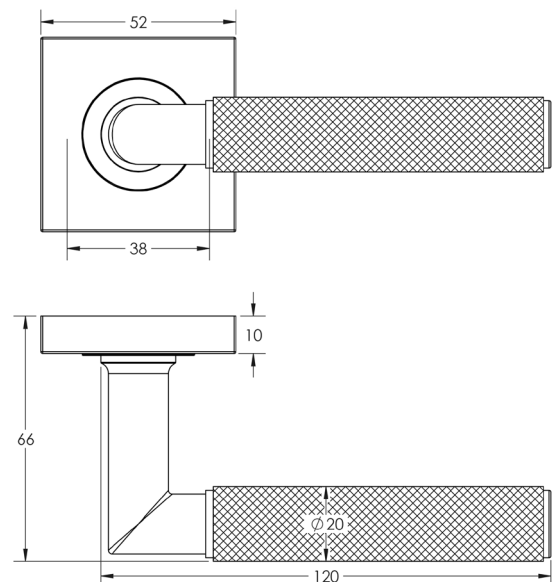

CODE

BUR40KIT240

DESCRIPTION

Lever On Rose

STANDARDS

PRODUCT SPECIFICATION

- 38mm centres
- Sprung
- Square plain rose
- Grade 4 corrosion
- Matt lacquered solid brass
- Back to back fixing recommended
- Suitable for doors 35-55mm

TECHNICAL DRAWING

FINISHES

- Satin Brass