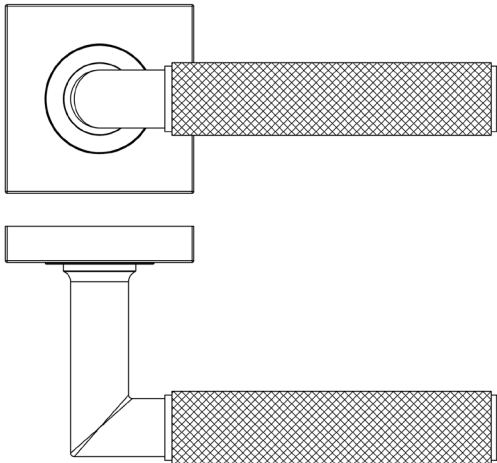

CODE

BUR40KIT240

DESCRIPTION

Lever On Rose

STANDARDS

PRODUCT SPECIFICATION

- 38mm centres
- Sprung
- Square plain rose
- Grade 4 corrosion
- Matt lacquered solid brass
- Back to back fixing recommended
- Suitable for doors 35-55mm

TECHNICAL DRAWING

FINISHES

- Satin Brass