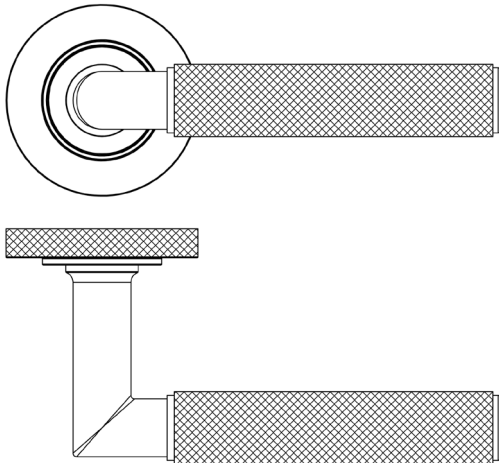

CODE

BUR40KIT239

DESCRIPTION

Lever On Rose

STANDARDS

PRODUCT SPECIFICATION

- 38mm centres
- Sprung
- Knurled rose
- Grade 4 corrosion
- Matt lacquered solid brass
- Back to back fixing recommended
- Suitable for doors 35-55mm

TECHNICAL DRAWING

FINISHES

- Satin Brass