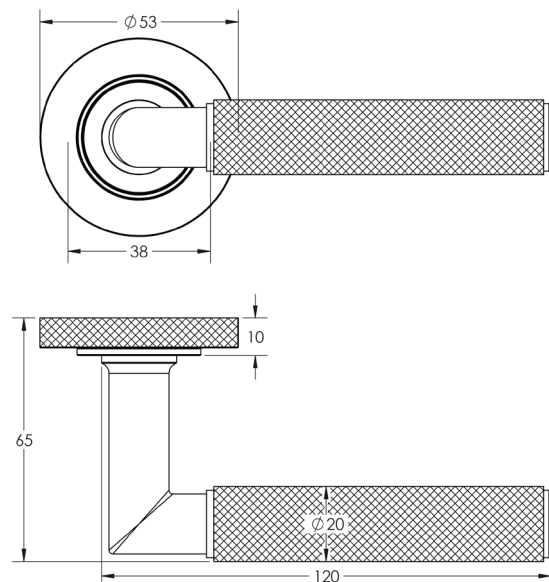

CODE

BUR40KIT239

DESCRIPTION

Lever On Rose

STANDARDS

PRODUCT SPECIFICATION

- 38mm centres
- Sprung
- Knurled rose
- Grade 4 corrosion
- Matt lacquered solid brass
- Back to back fixing recommended
- Suitable for doors 35-55mm

TECHNICAL DRAWING

FINISHES

- Satin Brass