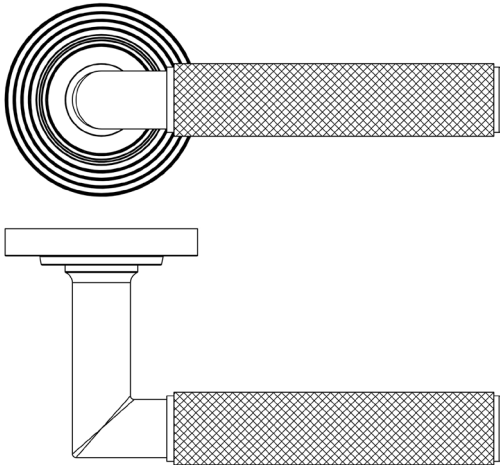

### CODE

**BUR40KIT238**

### DESCRIPTION

**Lever On Rose**

### PRODUCT SPECIFICATION

- 38mm centres
- Sprung
- Reeded rose
- Grade 4 corrosion
- Matt lacquered solid brass
- Back to back fixing recommended
- Suitable for doors 35-55mm