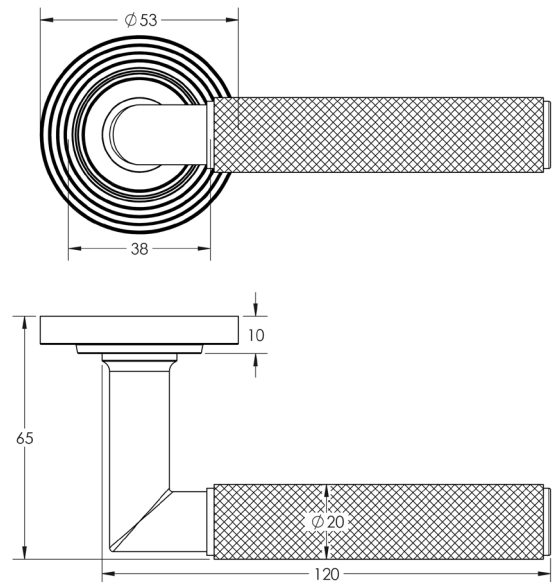

TECHNICAL DRAWING