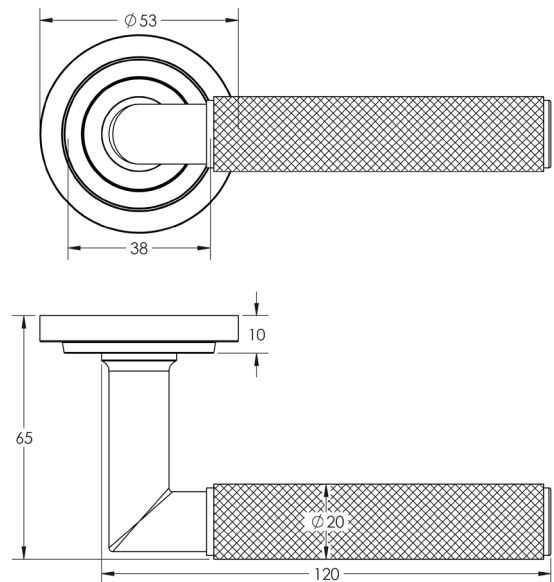

CODE

BUR40KIT237

DESCRIPTION

Lever On Rose

STANDARDS

PRODUCT SPECIFICATION

- 38mm centres
- Sprung
- Stepped rose
- Grade 4 corrosion
- Matt lacquered solid brass
- Back to back fixing recommended
- Suitable for doors 35-55mm

TECHNICAL DRAWING

FINISHES

- Satin Brass