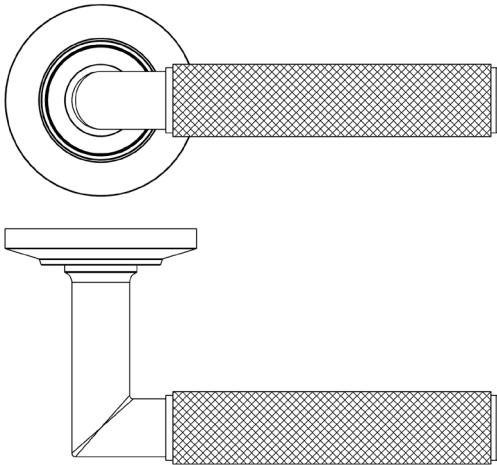

### CODE

**BUR40KIT236**

### DESCRIPTION

**Lever On Rose**

### PRODUCT SPECIFICATION

- 38mm centres
- Sprung
- Chamfered rose
- Grade 4 corrosion
- Matt lacquered solid brass
- Back to back fixing recommended
- Suitable for doors 35-55mm