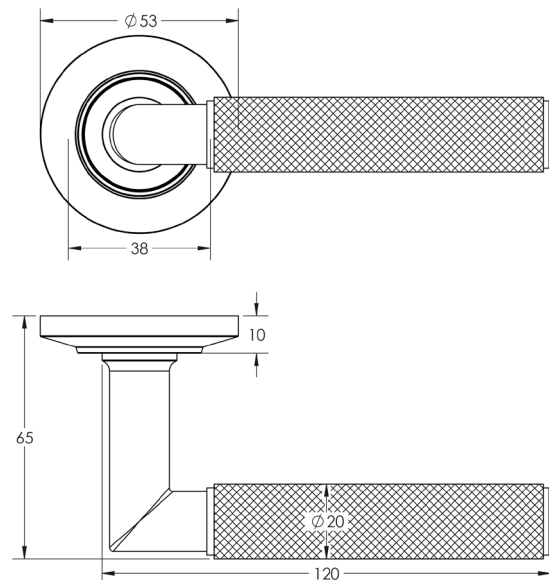

TECHNICAL DRAWING